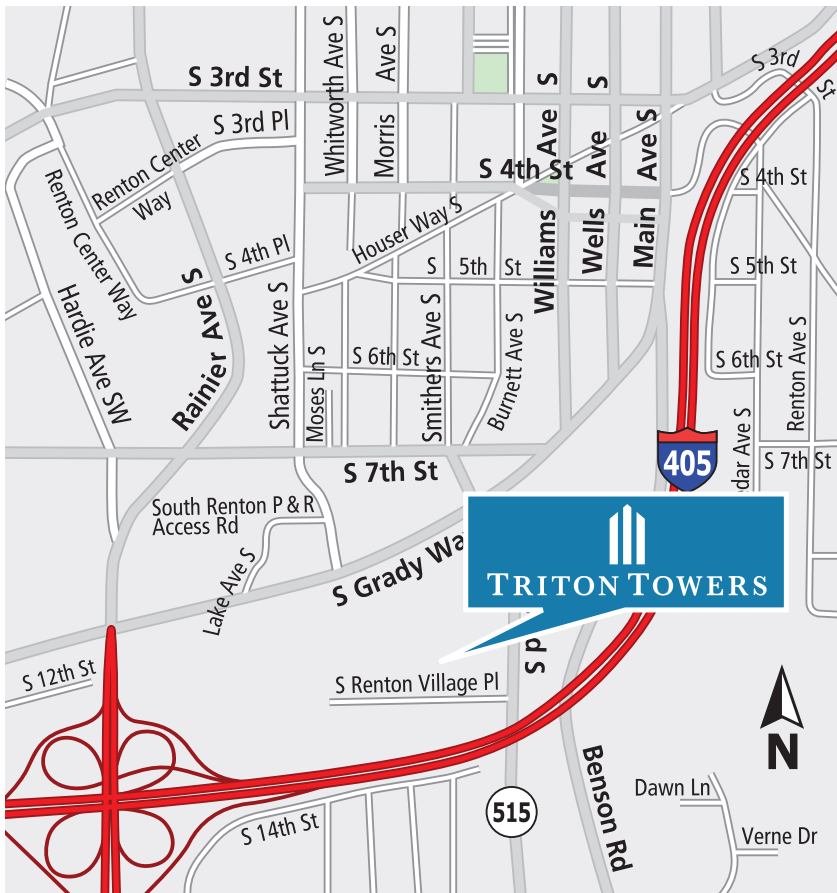

Map / Directions

From Bellevue (I-405 S)

1. Take HWY 167 N exit 2B to Rainier Ave S
2. Turn right at S Grady Way
3. Turn right at Talbot Road S

From Seattle (I-405 N)

1. Take HWY 167 N exit 2 to Renton/ Rainier Ave
2. Turn right at S Grady Way
3. Turn right at Talbot Road S

Triton Tower Three

is located on the corner of S Grady Way and Talbot Road S at 707 S Grady Way.

Triton Tower Two

Turn right at S Renton Village Place. Triton Towers Two is located on the corner of Talbot Road S and South Renton Village Place at 700 S Renton Village Place. Turn right at S Renton Village Place.

Triton Tower One

Turn right at S Renton Village Place. Triton Towers One is located at 555 S Renton Village Place.